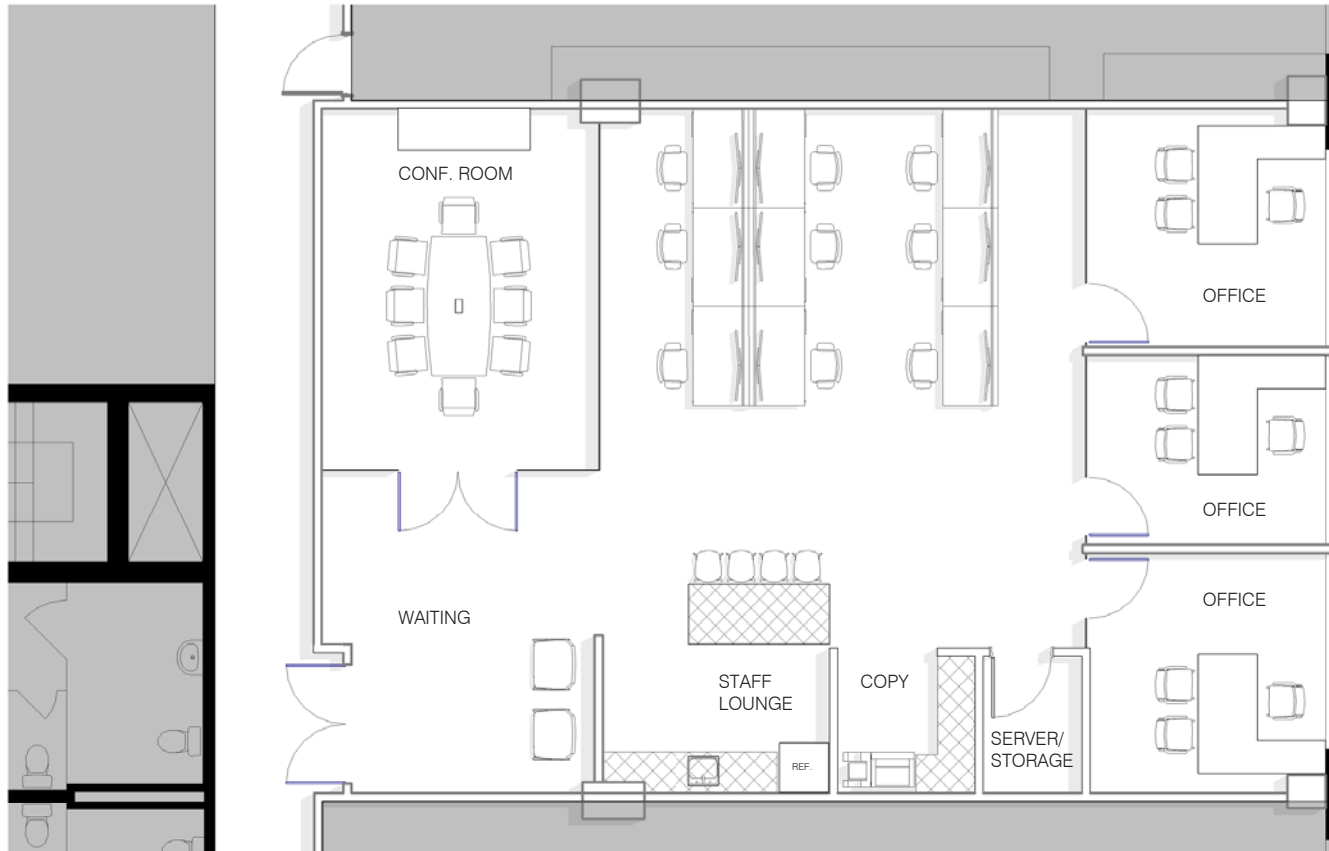

SUITE 435 - 2,212 rsf

www.thelincolnmiamibeach.com

STEPHEN RUTCHIK
+1 786 517 4985
Stephen.Rutchik@colliers.com

TYLER DE LA PENA
+1 786 433 5343
Tyler.deLaPena@colliers.com

Copyright © 2020 Colliers International. Information herein has been obtained from sources deemed reliable, however its accuracy cannot be guaranteed. The user is required to conduct their own due diligence and verification.