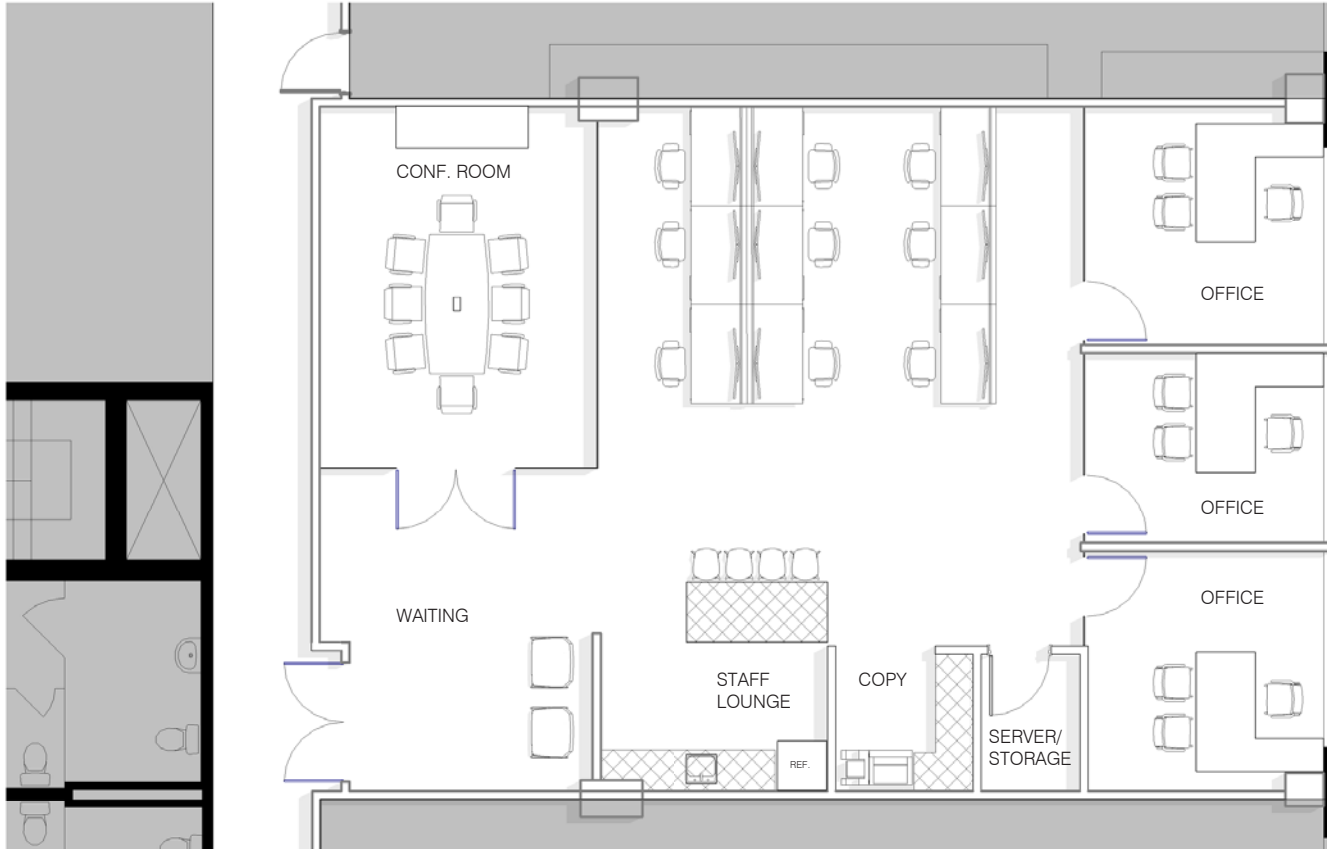

SUITE 435 - 2,212 rsf

www.thelincolnmiamibeach.com

STEPHEN RUTCHIK
+1 786 517 4985
Stephen.Rutchik@colliers.com

TYLER DE LA PENNA
+1 786 433 5343
Tyler.delaPena@colliers.com

Copyright©2021 Colliers International. Information herein has been obtained from sources deemed reliable, however its accuracy cannot be guaranteed. The user is required to conduct their own due diligence and verification.