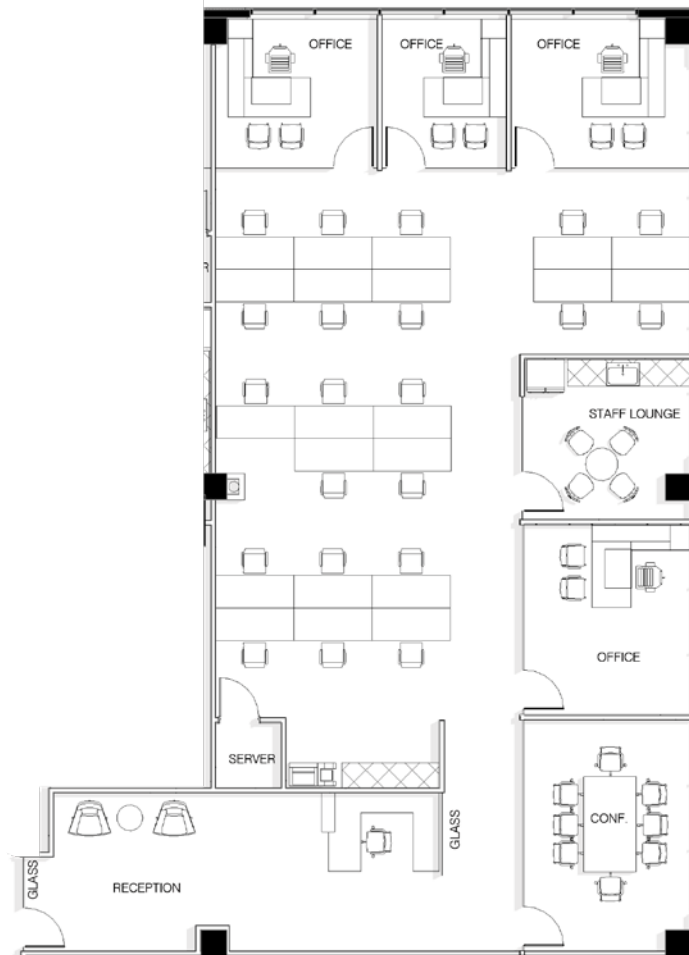

SUITE 230 - 3,428 RSF

www.thelincolnmiamibeach.com

STEPHEN RUTCHIK
+1 786 517 4985
Stephen.Rutchik@colliers.com

TYLER DE LA PENNA
+1 786 433 5343
Tyler.delaPenna@colliers.com

Copyright©2021 Colliers International. Information herein has been obtained from sources deemed reliable, however its accuracy cannot be guaranteed. The user is required to conduct their own due diligence and verification.