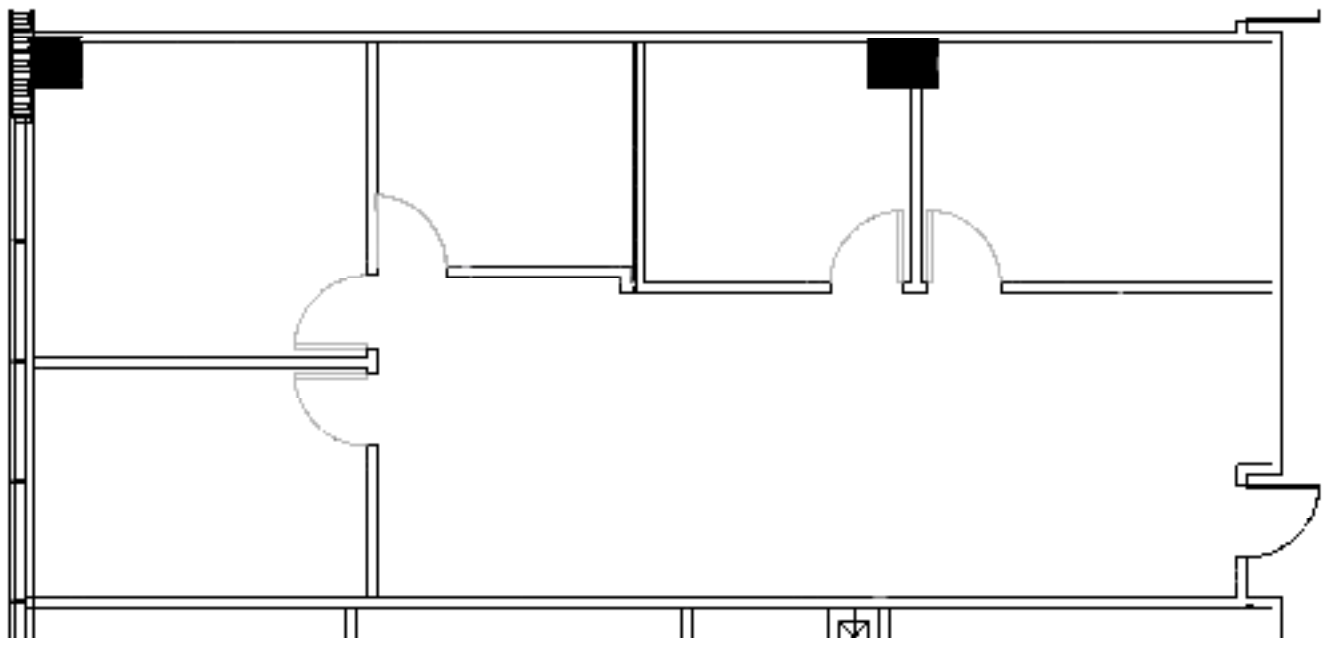

SUITE 205 - 1,499 rsf

www.thelincolnmiamibeach.com

STEPHEN RUTCHIK
+1 786 517 4985
Stephen.Rutchik@colliers.com

TYLER DE LA PENA
+1 786 433 5343
Tyler.delaPena@colliers.com

Copyright©2021 Colliers International. Information herein has been obtained from sources deemed reliable, however its accuracy cannot be guaranteed. The user is required to conduct their own due diligence and verification.